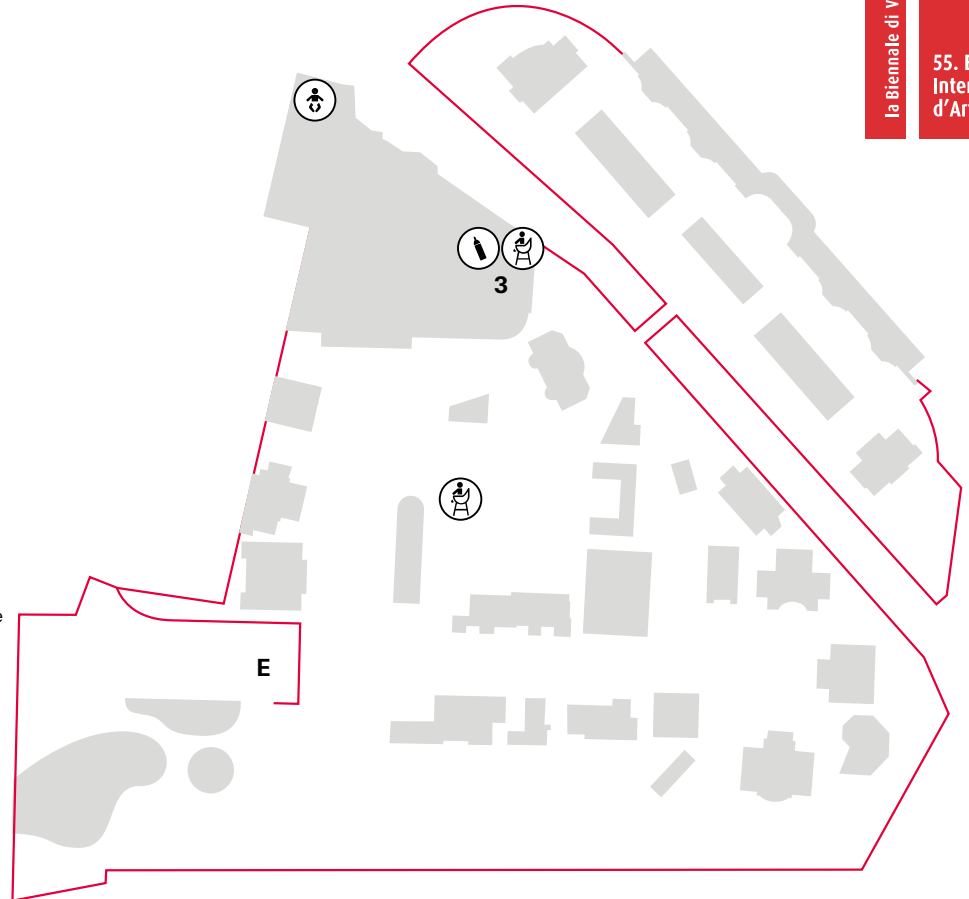

Arsenale

Mappa/map Family Friendly

- E** Entrata/entrance
- 3** Bar, cafeteria – Baby's Menu dal/from 3.06
- 7** Family Area

-  Fasciatoio / Changing table
-  Noleggio gratuito marsupio e passeggino
Courtesy stroller and baby carrier
-  Angolo allattamento e pappa
Nursing & feeding station
-  Seggiolone / High chair

Giardini

Mappa/map Family Friendly

- E** Entrata/entrance
- 3** Bar, cafeteria – Baby's Menu dal/from 3.06

-  Fasciatoio / Changing table
-  Angolo allattamento e pappa
Nursing & feeding station
-  Seggiolone / High chair